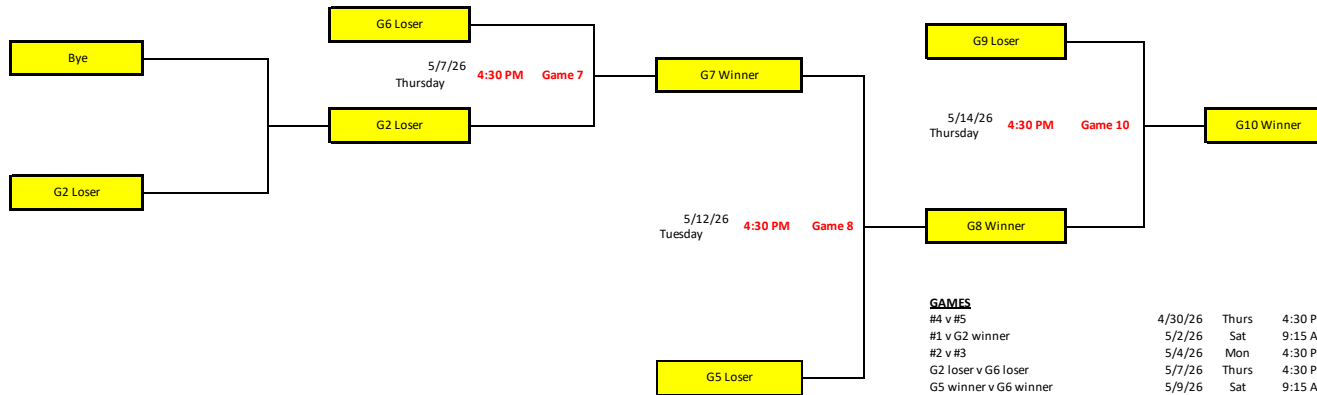

**Winners Bracket**

**Losers Bracket**

**GAMES**

#4 v #5	4/30/26	Thurs	4:30 PM
#1 v G2 winner	5/2/26	Sat	9:15 AM
#2 v #3	5/4/26	Mon	4:30 PM
G2 loser v G6 loser	5/7/26	Thurs	4:30 PM
G5 winner v G6 winner	5/9/26	Sat	9:15 AM
G7 winner v G5 loser	5/12/26	Tues	4:30 PM
G8 winner v G9 loser	5/14/26	Thurs	4:30 PM
G9 winner v G10 winner	5/16/26	Sat	1:15 PM
G11 winner v G11 loser	5/17/26	Sun	10:00 AM

**PRACTICES**

4/26 - HR DERBY, NO SCHEDULED PRACTICES			
#5 seed	CP Field	5/3/26	Sun 9:30 - 11:15
#1 Seed	CP Field	5/3/26	Sun 11:15 - 1:00
#2 seed	CP Field	5/3/26	Sun 1:00 - 2:45
#3 seed	CP Field	5/3/26	Sun 2:45 - 4:30
#4 seed	CP Field	5/3/26	Sun 4:30 - 6:15
G5 loser		5/10/26	Sun 10:45 - 12:30
G9 winner		5/10/26	Sun 2:15 - 4:00
G7 winner		5/10/26	Sun 5:45 - 7:30
G9 loser		5/11/26	Mon 4:30 - 6:15