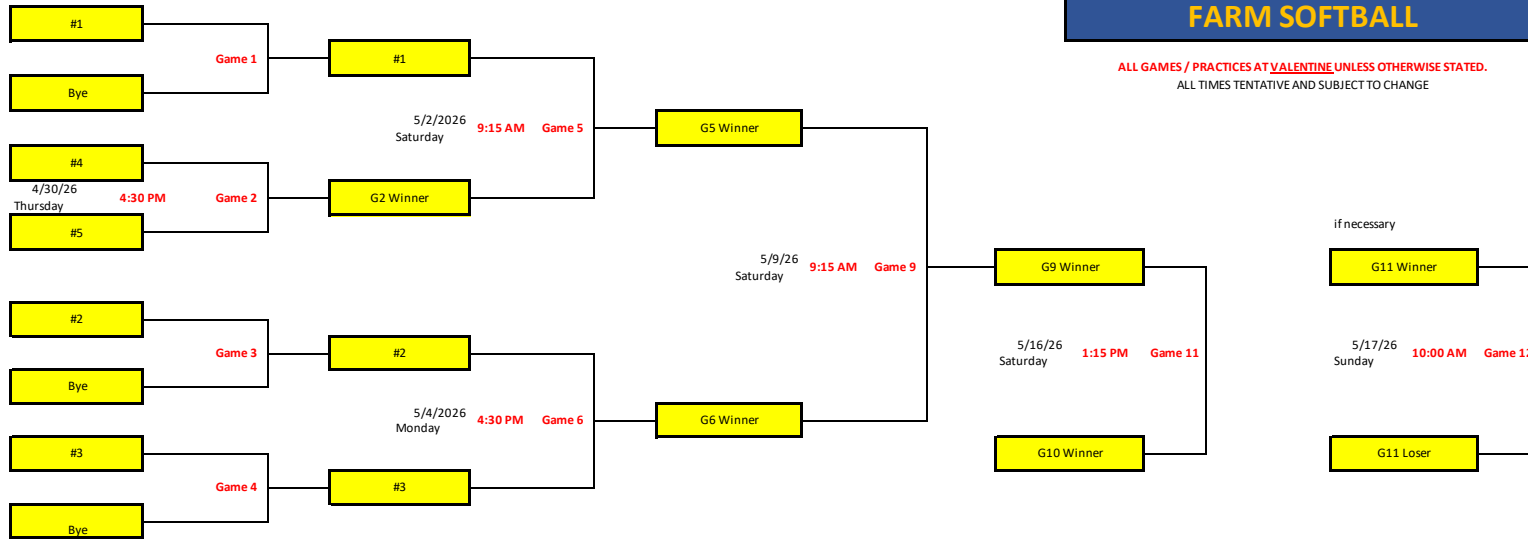

**Winners Bracket**

**Losers Bracket**

**GAMES**

#4 v #5	4/30/26	Thurs	4:30 PM
#1 v G2 winner	5/2/26	Sat	9:15 AM
#2 v #3	5/4/26	Mon	4:30 PM
G2 loser v G6 loser	5/7/26	Thurs	4:30 PM
G5 winner v G6 winner	5/9/26	Sat	9:15 AM
G7 winner v G5 loser	5/12/26	Tues	4:30 PM
G8 winner v G9 loser	5/14/26	Thurs	4:30 PM
G9 winner v G10 winner	5/16/26	Sat	1:15 PM
G11 winner v G11 loser	5/17/26	Sun	10:00 AM

**PRACTICES**

4/26 - HR DERBY, NO SCHEDULED PRACTICES			
#5 seed	CP Field	5/3/26	Sun 9:30 - 11:15
#1 Seed	CP Field	5/3/26	Sun 11:15 - 1:00
#2 seed	CP Field	5/3/26	Sun 1:00 - 2:45
#3 seed	CP Field	5/3/26	Sun 2:45 - 4:30
#4 seed	CP Field	5/3/26	Sun 4:30 - 6:15
G5 loser		5/10/26	Sun 10:45 - 12:30
G9 winner		5/10/26	Sun 2:15 - 4:00
G7 winner		5/10/26	Sun 5:45 - 7:30
G9 loser		5/11/26	Mon 4:30 - 6:15